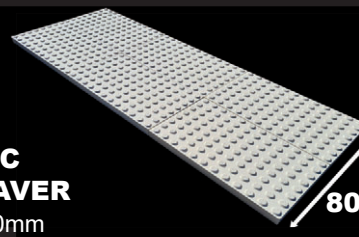

SIZE 600 x 150mm

WHITE QUARTZ

SIZE 600 x 150mm

Pre-cut corners are available for all colours

The beauty of natural stone is its variation in colour. Visit our sites to see current tones.

Photos above indicate approx 600mm x 600mm section.

Bluestone... natural steppers

Honed surface

SIZE Various approx. 500 - 700mm
THICKNESS 30mm

Commercial... high-end spec solutions

10 other colours available for commercial quantity projects.

NEW

**MULTI SPEC
TACTILE PAVER**
SIZE 600 x 400mm
THICKNESS
30, 40, 50 or 60mm