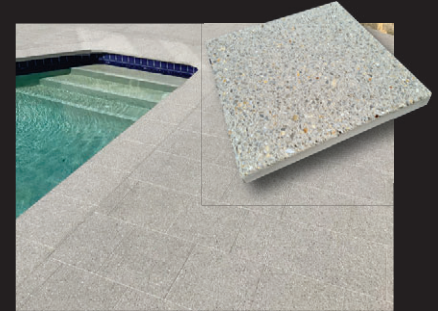

Charcoal

Metro

Available in

SQUARE PAVER
 SIZE 400 x 400mm
 THICKNESS
 30mm & 60mm

LUXE PAVER
 SIZE 600 x 400mm
 THICKNESS
 40mm
 (Abrolhos & Metro
 30mm & 60mm)

RECTANGLE PAVER
 SIZE 400 x 200mm
 THICKNESS
 60mm (Abrolhos &
 Metro only)