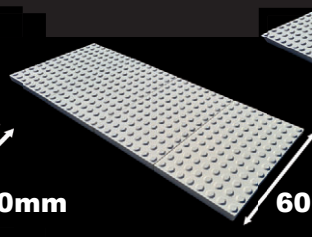

Commercial... high-end spec solutions

10 other colours available for commercial quantity projects.

NEW

**MULTI SPEC
TACTILE PAVER**
SIZE 600 x 400mm
THICKNESS
30, 40, 50 or 60mm

800mm

600mm

400mm

Suitable for a range of applications.

Freo Stone Paving Perth

North

South

GREENWOOD
Display and Stock Centre
29 Canham Way
Greenwood W.A.

BIBRA LAKE
Manufacturing Facility, Full Scale
Display and Stock Centre
139 Barrington Street
Bibra Lake W.A.

high tech... high quality

Freo Stone Paving utilises robotic technology to maintain a superior level of quality throughout its manufacturing operations. Combining this with only the highest grade raw materials and an experienced team, had resulted in the brand becoming the designers' popular choice Australia wide.

CUSTOMER SERVICE

08 9418 8404

info@freostone.com.au

**Free mobile design and sample units
to your Perth metro site or office**

**for more ideas visit
freostone.com.au**

Our pavers comply with Australian and New Zealand Standards AS/NZS 4586:1999 and are manufactured for uniformity of shape, colour and consistency of dimensions, however you may encounter some variation. The colours in this brochure are approximate only. Products shown are correct at the time of printing. September 2024 Freo Stone ABN 30 143 880 422.