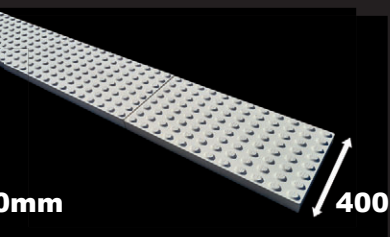

400mm

Suitable for a range of applications.