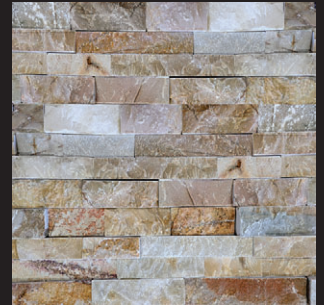

Stone cladding... bringing walls to life

EVEREST

SIZE 600 x 150mm

COPPER

SIZE 600 x 150mm

HAWAIIAN SWIRL

SIZE 600 x 150mm

DESERT

SIZE 600 x 150mm

WHITE QUARTZ

SIZE 600 x 150mm

Pre-cut corners are available for all colours

The beauty of natural stone is its variation in colour. Visit our sites to see current tones.

Photos above indicate approx 600mm x 600mm section.