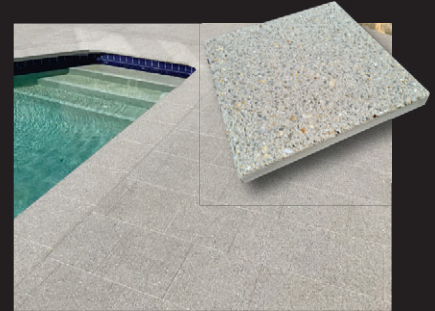

W.A. Made... coastal comfort

Metro

Available in

SQUARE PAVER
SIZE 400 x 400mm
THICKNESS
30mm & 60mm

LUXE PAVER
SIZE 600 x 400mm
THICKNESS
40mm
(Abrolhos & Metro
30mm & 60mm)

RECTANGLE PAVER
SIZE 400 x 200mm
THICKNESS
60mm (Abrolhos &
Metro only)

NEW

MULTI SPEC TACTILE PAVER
SIZE 600 x 400mm
THICKNESS
30, 40, 50 & 60mm

HAZARD TACTILE PAVER
SIZE 400 x 400mm
THICKNESS
30, 40, 50 & 60mm

DIRECTIONAL TACTILE PAVER
SIZE 400 x 400mm
THICKNESS
30, 40, 50 & 60mm

Pave Set - Sweep in and "wet to set" join powder.
Ensuring low maintenance whilst maintaining a classy finish with genuine pavers, not site poured imitations.

Allowing easy paver removal for:

- access to water pipes & wires
- fence / patio post installations
- garden design changes
- extreme stain paver swaps
- colour matching old selections

CIRCLE STEPPERS
SIZE
600, 400 & 250mm
THICKNESS 40mm