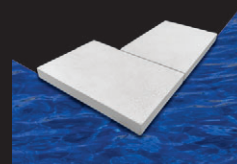

CIRCLE STEPPERS
 SIZE
 600, 400 & 250mm
 THICKNESS 40mm

Use also for

Internal Corner

270 SEAMLESS CAPPING

SIZE 400 x 270mm
THICKNESS 30mm

Use also for

External Corner

270 4 SIDED SEAMLESS CAPPING

SIZE 400 x 270mm
THICKNESS 30mm

2 Sided,
End Piece or
Stepping Stone

Use also for

Internal Corner

400 SEAMLESS CAPPING

SIZE 400 x 400mm
THICKNESS 30mm

Use also for

External Corner