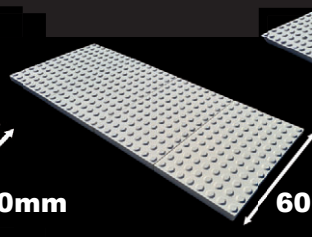

Commercial... high-end spec solutions

10 other colours available for commercial quantity projects.

NEW

**MULTI SPEC
TACTILE PAVER**
SIZE 600 x 400mm
THICKNESS
30, 40, 50 or 60mm

800mm

600mm

400mm

Suitable for a range of applications.

Freo Stone Paving Perth

North

South

GREENWOOD

Display and Stock Centre
29 Canham Way
Greenwood W.A.

BIBRA LAKE

Manufacturing Facility, Full Scale
Display and Stock Centre
139 Barrington Street
Bibra Lake W.A.

high tech... high quality

Freo Stone Paving utilises robotic technology to maintain a superior level of quality throughout its manufacturing operations. Combining this with only the highest grade raw materials and an experienced team, had resulted in the brand becoming the designers' popular choice Australia wide.

CUSTOMER SERVICE

08 9418 8404

info@freostone.com.au

**Free mobile design and sample units
to your Perth metro site or office**

**for more ideas visit
freostone.com.au**

Our pavers comply with Australian and New Zealand Standards AS/NZS 4586:1999 and are manufactured for uniformity of shape, colour and consistency of dimensions, however you may encounter some variation. The colours in this brochure are approximate only. Products shown are correct at the time of printing. September 2024 Freo Stone ABN 30 143 880 422.