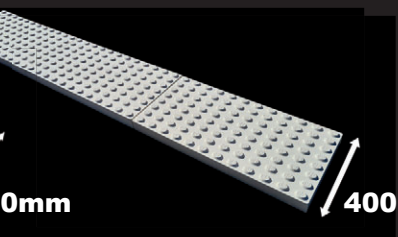

400mm

Suitable for a range of applications.