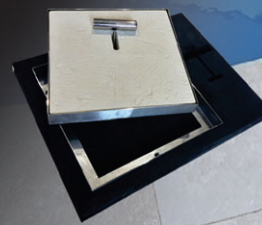

400 4 SIDED SEAMLESS CAPPING

SIZE 400 x 400mm
THICKNESS 30mm

2 Sided,
End Piece or
Stepping Stone

RETRO BULLNOSE CAPPING

SIZE 400 x 270mm
THICKNESS 40mm

Freo Skimmer Lid Kits... a superior finish

- More attractive, central keyhole to avoid edge chipping.
- Marine grade stainless steel, to suit most Freo Stone Pavers.
- Compliant with Australian Pool Safety Standard 1926.3 2010.
- Order to be delivered with your Pool Capping Kits.