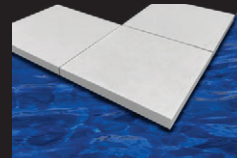

SIZE 400 x 270mm
THICKNESS 30mm

2 Sided,
End Piece or
Stepping Stone

Use also for

Internal Corner

400 SEAMLESS CAPPING

SIZE 400 x 400mm
THICKNESS 30mm

Use also for

External Corner

400 4 SIDED SEAMLESS CAPPING

SIZE 400 x 400mm
THICKNESS 30mm

2 Sided,
End Piece or
Stepping Stone

RETRO BULLNOSE CAPPING

SIZE 400 x 270mm
THICKNESS 40mm

Freo Skimmer Lid Kits... a superior finish

- More attractive, central keyhole to avoid edge chipping.
- Marine grade stainless steel, to suit most Freo Stone Pavers.
- Compliant with Australian Pool Safety Standard 1926.3 2010.
- Order to be delivered with your Pool Capping Kits.